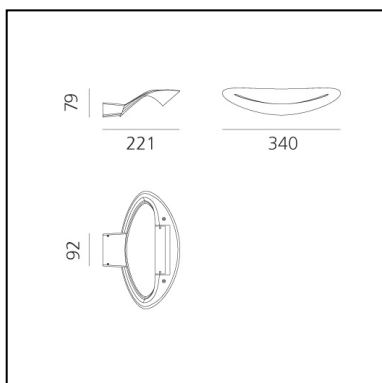

## LUMINAIRE

- Watt: **230W**
- Voltage: **220V-240V**
- Delivered lumens output: **3859lm**
- CCT: **2900K**
- Efficiency: **76%**
- Efficacy: **16.78lm/W**
- CRI: **100**

**PRODUCT CODE: 0916010A**

## FEATURES

- Article Code: **0916010A**
- Colour: **White**
- Installation: **Wall**
- Material: **Aluminium**
- Series: **Design Collection**
- Environment: **Indoor**
- Area contract: **Hospitality, Residential**
- Emission: **Indirect**
- design by: **Eric Solè**

## DIMENSIONS

- Length: **cm 34**
- Width: **cm 22.1**
- Height: **cm 7.9**
- Base Width: **cm 8.2**

## ALTERNATIVE SOURCES

- Category: **LED RETROFIT**
- Number: **1**
- Watt: **11w**
- Delivered lumens output: **1110lm**
- Socket: **R7s**